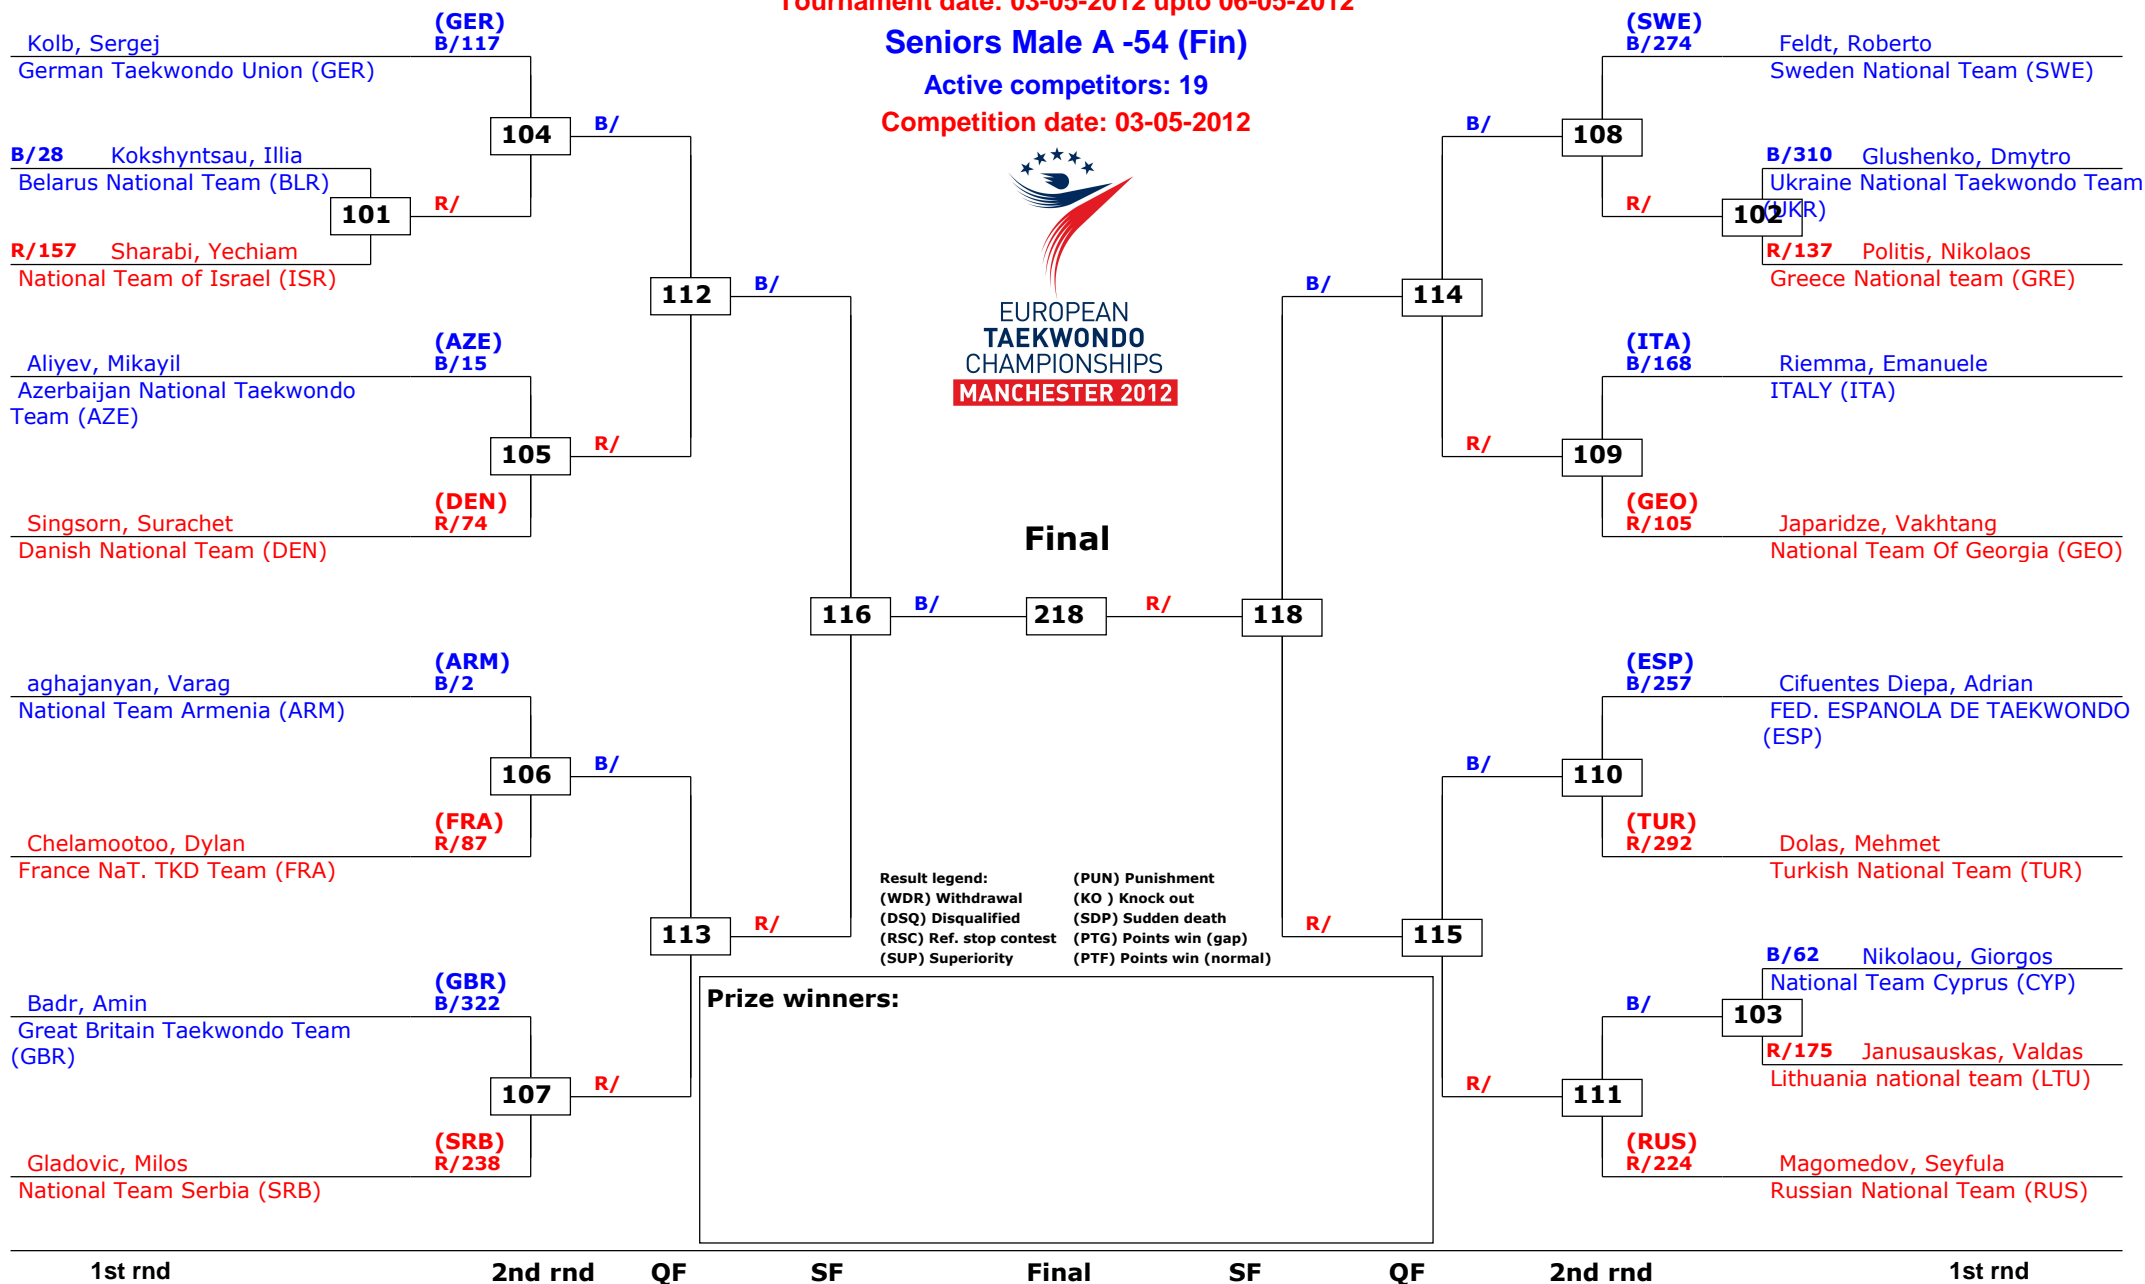

## Seniors Male A -54 (Fin)

Active competitors: 19

Competition date: 03-05-2012

EUROPEAN  
TAEKWONDO  
CHAMPIONSHIPS  
MANCHESTER 2012

**Result legend:**

(WDR) Withdrawal	(PUN) Punishment
(DSQ) Disqualified	(KO) Knock out
(RSC) Ref. stop contest	(SDP) Sudden death
(SUP) Superiority	(PTG) Points win (gap)
	(PTF) Points win (normal)

Result legend: (PUN) Punishment  
 (WDR) Withdrawal (KO) Knock out  
 (DSQ) Disqualified (SDP) Sudden death  
 (RSC) Ref. stop contest (PTG) Points win (gap)  
 (SUP) Superiority (PTF) Points win (normal)