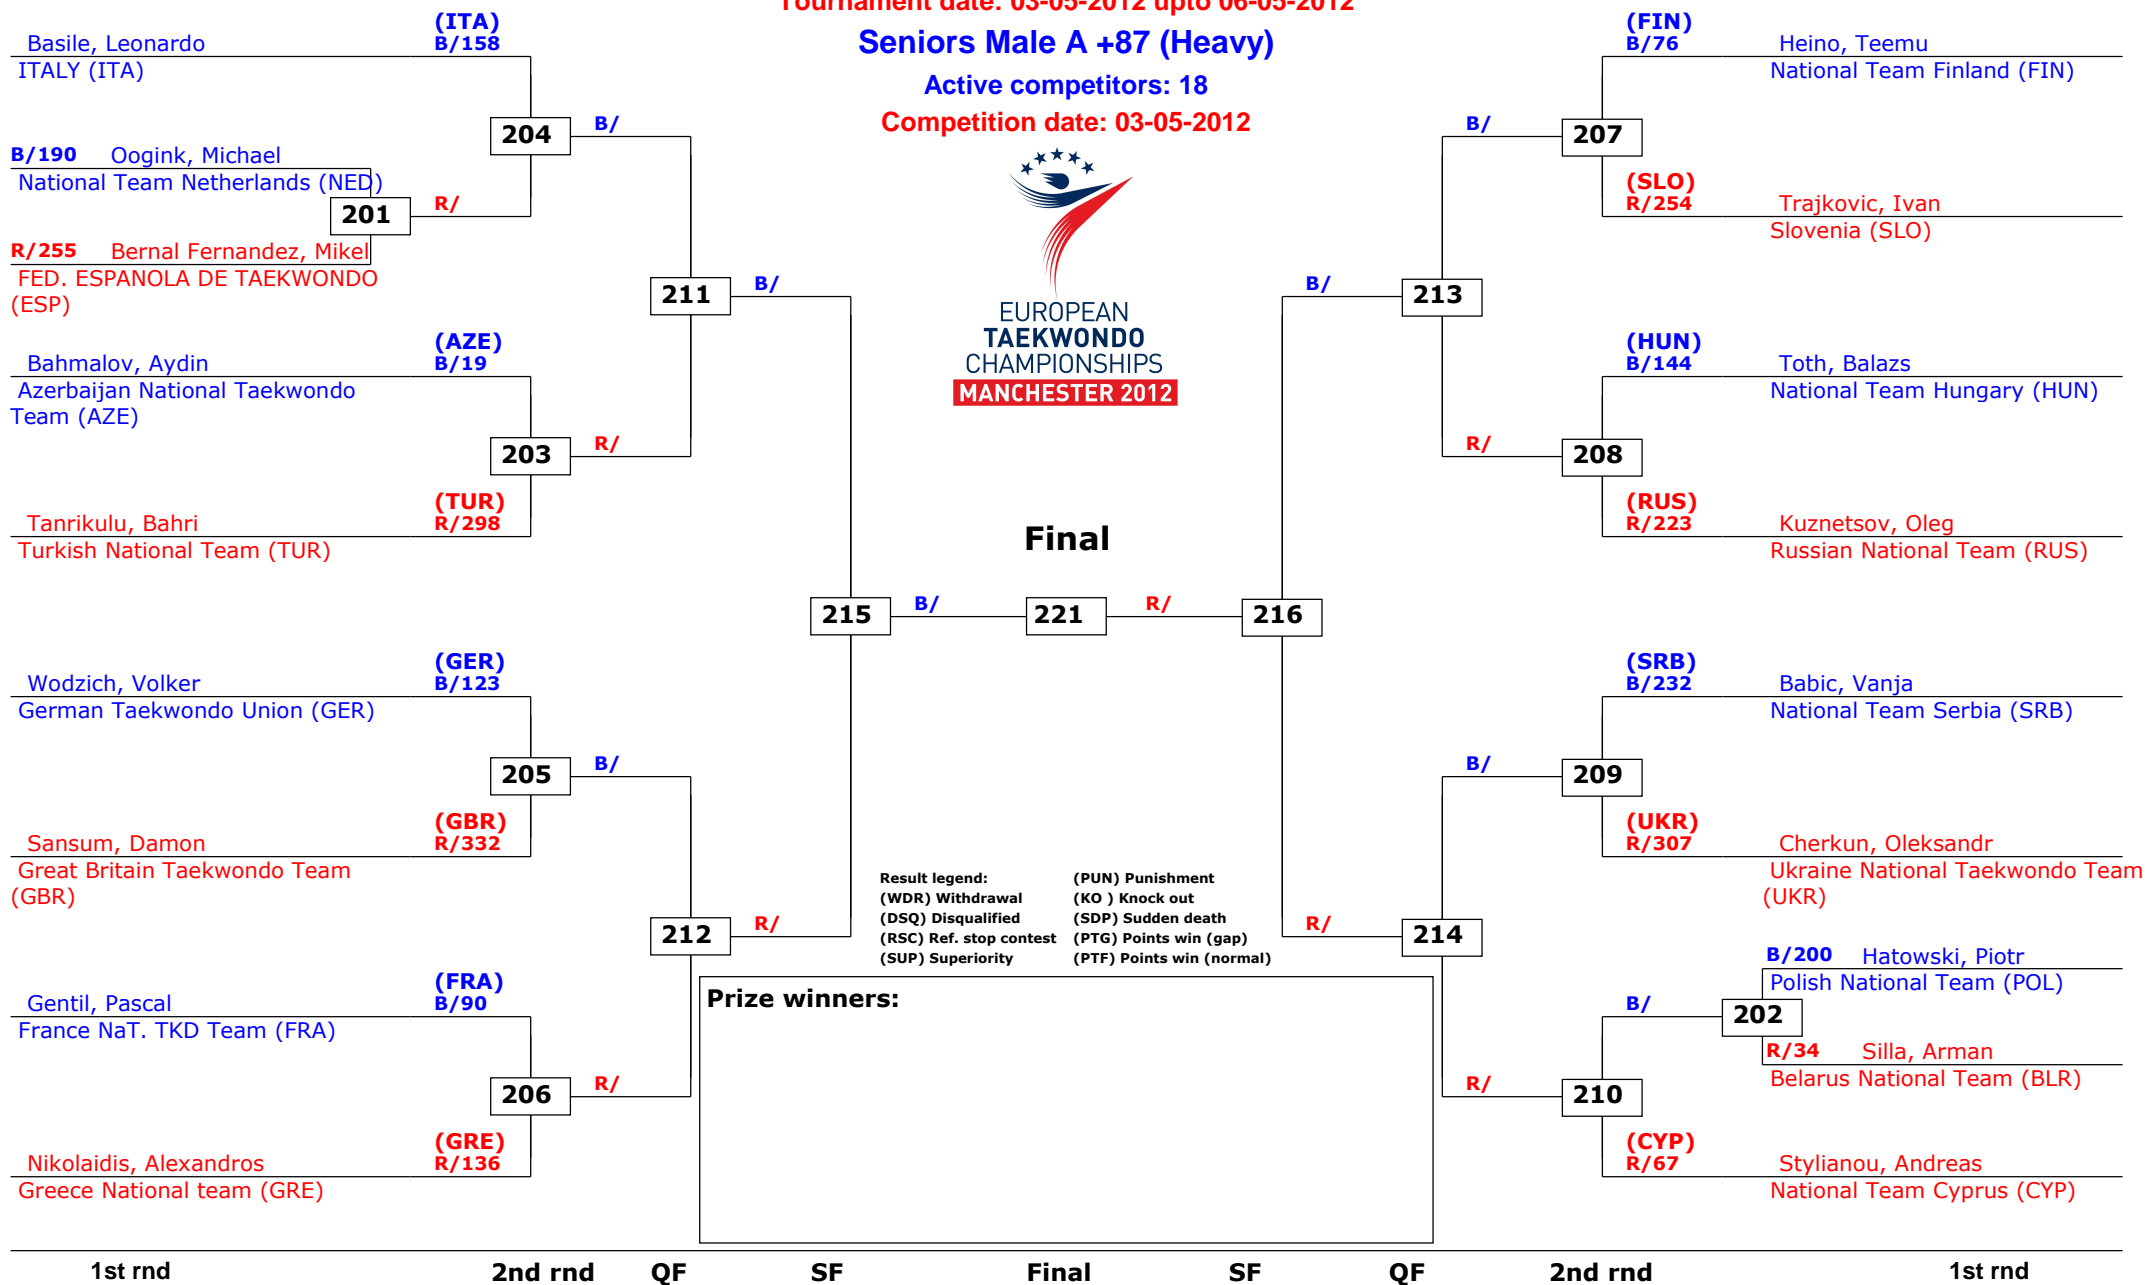

## Seniors Male A +87 (Heavy)

Active competitors: 18

Competition date: 03-05-2012

EUROPEAN  
TAEKWONDO  
CHAMPIONSHIPS  
MANCHESTER 2012

Result legend: (PUN) Punishment  
 (WDR) Withdrawal (KO) Knock out  
 (DSQ) Disqualified (SDP) Sudden death  
 (RSC) Ref. stop contest (PTG) Points win (gap)  
 (SUP) Superiority (PTF) Points win (normal)